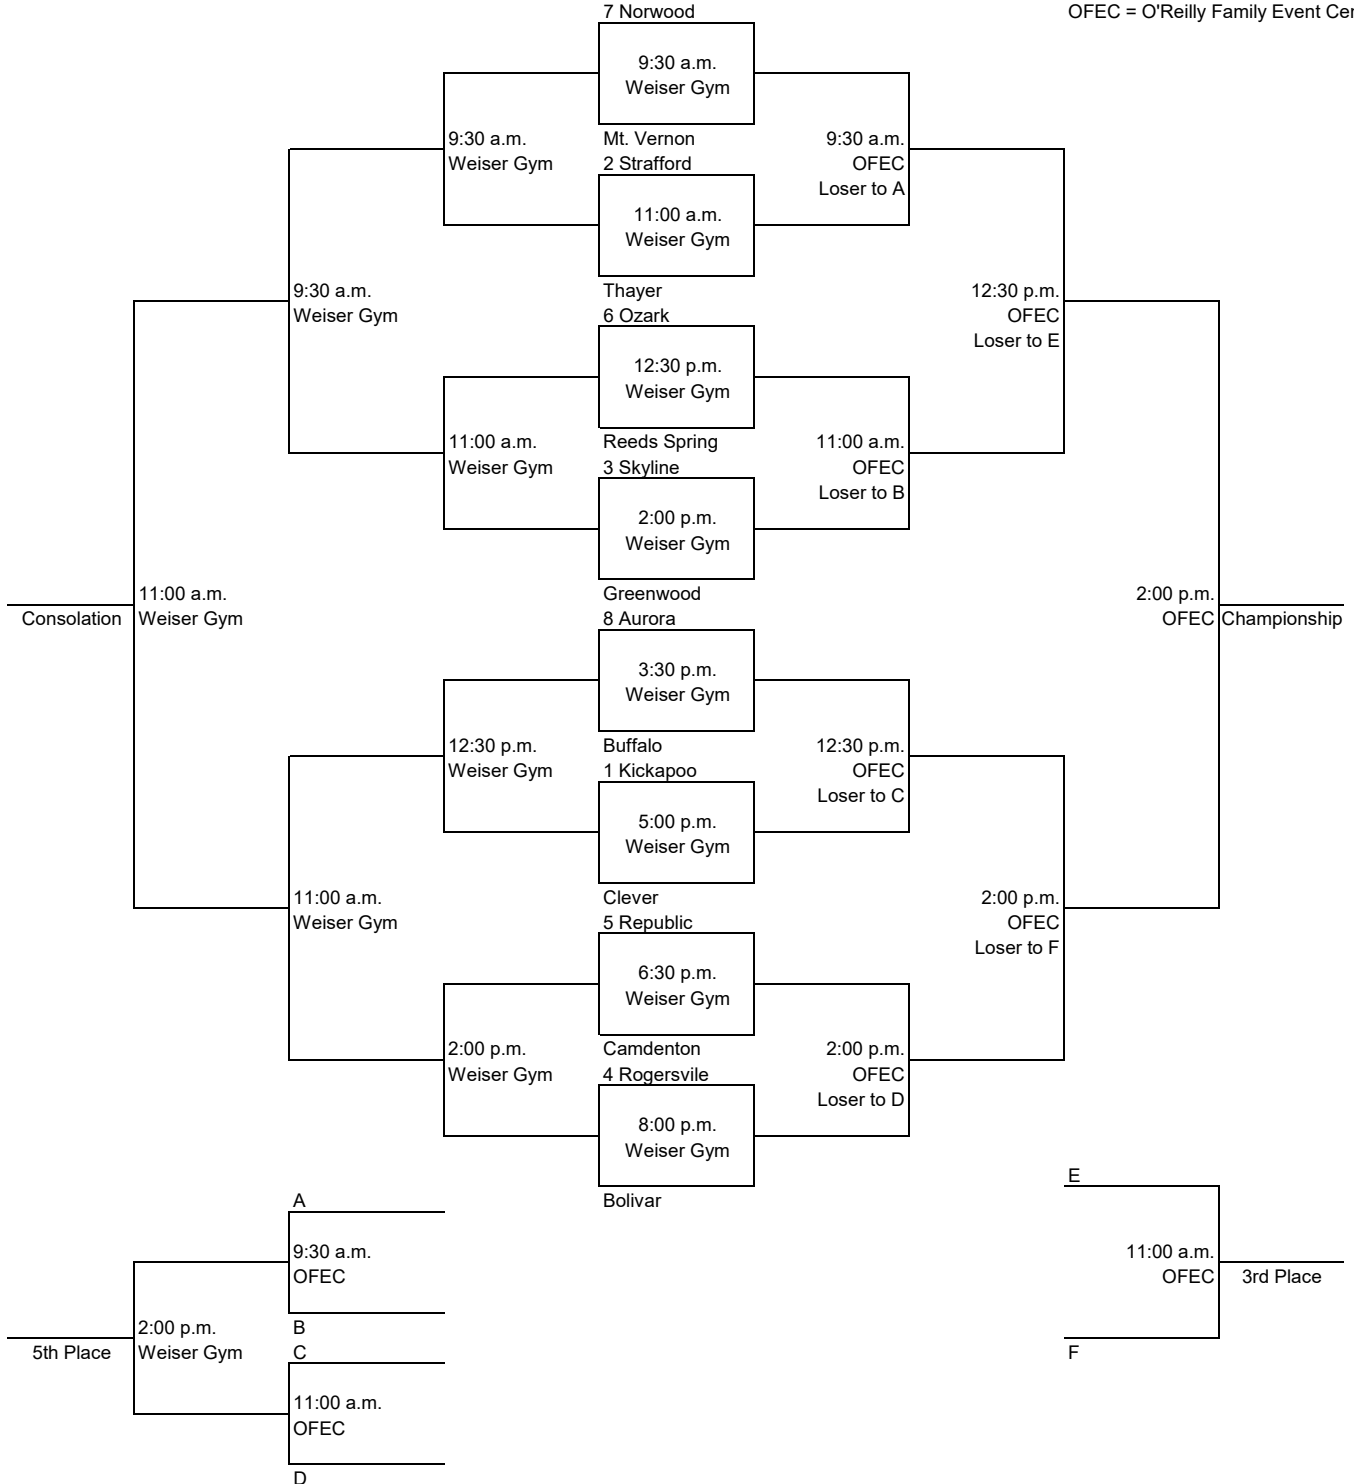

Pink Bracket

December 27, 28, 30, 31, 2024

Tuesday
December 31

Monday
December 30

Saturday
December 28

Friday
December 27

Saturday
December 28

Monday
December 30

Tuesday
December 31

OFEC = O'Reilly Family Event Center

White Bracket

December 27, 28, 30, 31, 2024

Tuesday
December 31

Monday
December 30

Saturday
December 28

Friday
December 27

Saturday
December 28

Monday
December 30

Tuesday
December 31

OFEC = O'Reilly Family Event Center